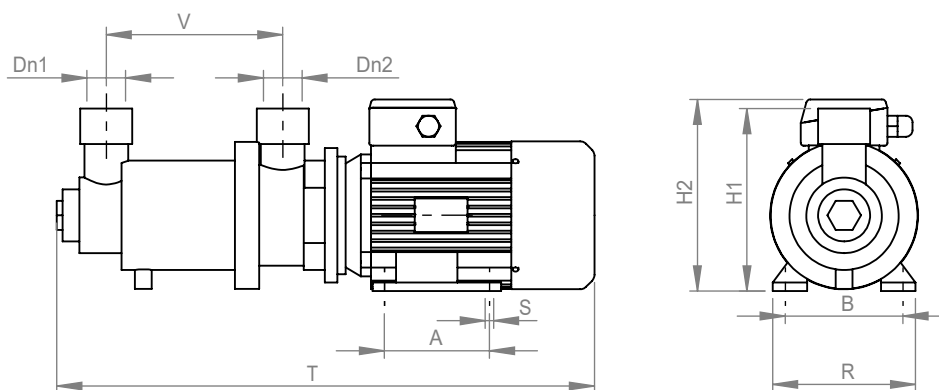

Dn1	Dn2	A	B	H1	H2	R	S	T	V	Kg
MS 5B	1"gas	1"gas	90	105	200	215	150	8	404	8	12/18
MS 15B	1"1/4gas	1"1/4gas	100	140	180	220	180	10	590	10	26/32
MS 20B	1"1/2gas	1"1/2gas	110	140	180	230	180	10	600	10	35/44

Sito Web

Catalogo Generale

Feit Pompe S.r.l.

Via Venezia, 34/g - 10088 - Volpiano (TO) - ITALIA
Tel: +39 (0)11 9884327 - info@feit.srl - feit.srl

FEIT
1946
Evolving with you...