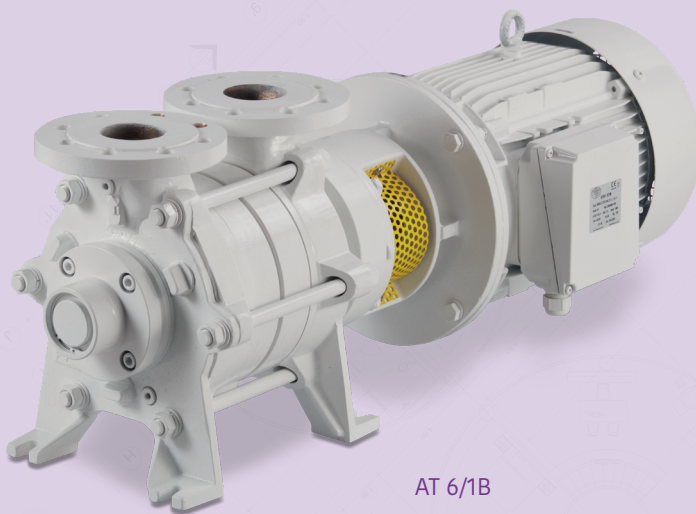

SELF PRIMING ELECTRIC PUMPS IN BRONZE

Series
AT

AT 4/1B

AT 6/1B

CHARACTERISTICS

- **Pump casing:** bronze
- **Impeller:** bronze
- **Diffuser:** bronze
- **Shaft:** AISI 316 stainless steel
- **Seal:** mechanical
- **Motor:** 24 V D.C. 230 V A.C. 1 PH, 230/400 V A.C.3PH
- Capability of handling entrained liquids under continuous operating conditions
- Suction up to 7 m.
- Foot valve not required
- Elimination of load on bearings because the impellers are hydraulically self balanced
- Quiet operation and minimal vibration
- Combination of different types of materials
- Functionality and versatility based on a well balanced and compact design

APPLICATIONS

- extracting sea water, bilge
- fire-fighting
- chain washing
- transferring fuels

DC EXECUTION

		l/min	20	40	60	80	100	120	140	160	180	200	230	260	300	330	350	400	450	500	550	600	
	Kw	mc/h	1,2	2,4	3,6	4,8	6	7,2	8,4	9,6	10,8	12	13,8	15,6	18	19,8	21	24	27	30	33	36	
AT 3/1	1	H(m)	34	28	23	18	14	10															
AT 3/2	2.2		65	53	42	32	22	14															
AT 3/11	1.5			35	28	21	15	9	4														
AT 3/13	2.2			60	49	38	27	17	8														
AT 4/1	2.2					35	30	25	20	16	12	9	5										